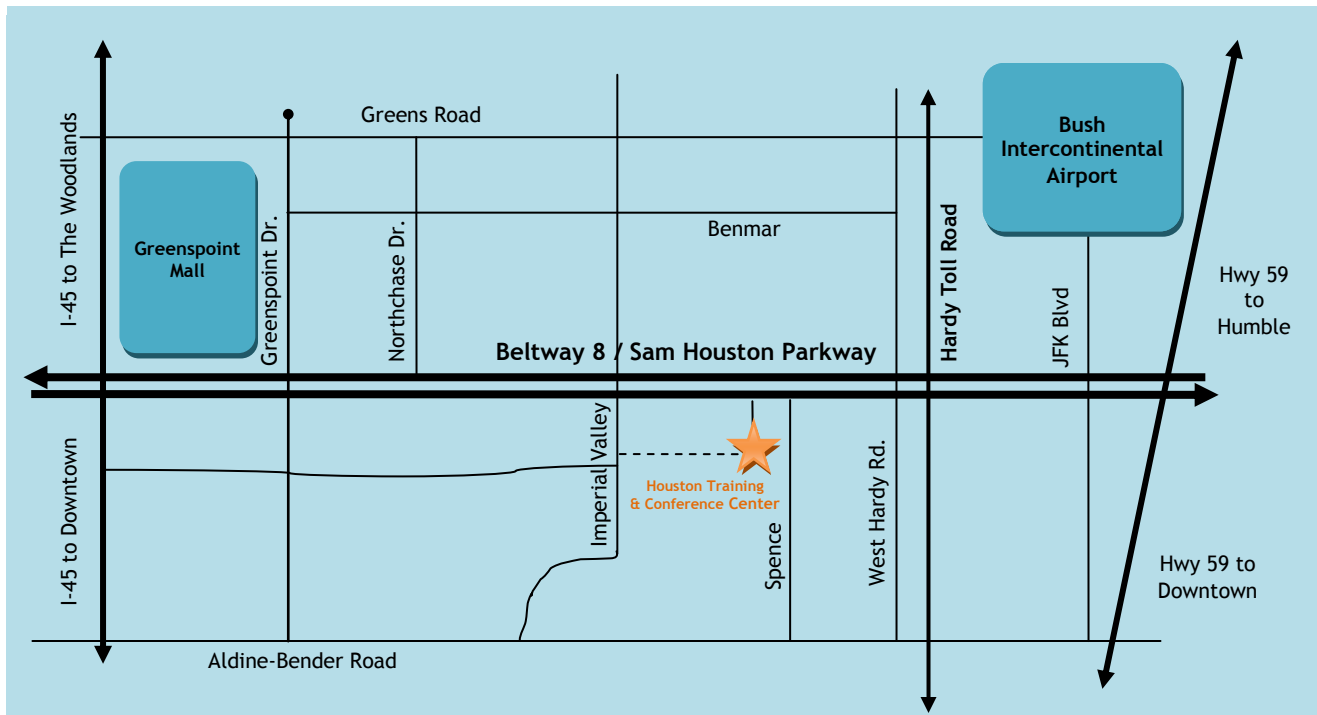

* Map NOT built to scale

Traveling from Bush Intercontinental Airport (IAH) or Sam Houston Parkway West

Exit airport on John F. Kennedy Blvd. heading southbound; follow signs directing to the I-45 and Beltway 8 exits. Turn right at the stoplight and travel on Beltway 8, westbound; exit at Imperial Valley Drive. Make the U-turn at the Imperial Valley Drive stoplight and take the frontage road to 480 N. Sam Houston Pkwy, located on the right, on the corner of Spence and the frontage road

Traveling on US-59, Southbound (from Kingwood or Humble)

Exit Sam Houston Pkwy West, travel westbound, then exit at Imperial Valley Drive. Make the U-turn at the Imperial Valley Drive stoplight and take the frontage road to 480 N Sam Houston Pkwy, located on the right, on the corner of Spence and the frontage road

Traveling on US-59, Northbound (from Downtown Houston or Sugarland)

Exit Sam Houston Pkwy West, travel westbound, then exit at Imperial Valley Drive. Make the U-turn at the Imperial Valley Drive stoplight then take the frontage road to 480 N Sam Houston Pkwy, located on the right, on the corner of Spence and the frontage road

Traveling on I-45 Southbound (from The Woodlands or Dallas)

Take I-45 South, exit #60A, to the Beltway 8 Frontage Road. Go to the light and take a left, eastbound, onto the Beltway 8 frontage road. Pass through the stoplights at Greenspoint Drive and then Imperial Valley Drive; 480 N Sam Houston Pkwy is located on the right, on the corner of Spence and the frontage road